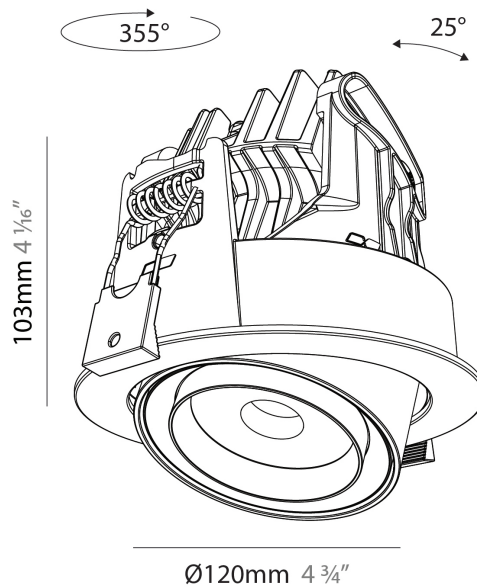

GENERAL

Series: Centriq
Subseries: Centriq Round Flex Adjustable
Brand: Prolicht
Division: Architectural
Mounting Type: Recessed
Mounting Location: Ceiling
Subcategory: Spots

PHYSICAL

Shape: Cylinder
Diameter (mm): 120
Diameter (in): 4 ¾
Height (mm): 105
Height (in): 4 ¼
Min. Recessing Depth (mm): 120
Min. Recessing Depth (in): 4 ¾
Light Distribution: Adjustable / Direct
Weight (kg): 0.666
Fixture Finish: SSR / BKV / CWI / CRY / HAB / UFT / ITA / RUA / FTG / MYG / LOD / PUS / FRO / FUP / KIA / POP / BLS / SPG / MEY / GOH / GUM / CHC / COM / ABZ / JAG / OBR / MOS / ROR
Fixture Material: Aluminum
Cut-out Measurements: Dia. 112mm / 4 7/16"

ELECTRICAL

Lamp Type: LED (Zhaga Standard)
Input Wattage (W): 20.5
Total Output Wattage (W): 18.1
Dimming: Tri-Mode (Non-Dimming and Phase Dimming (120Vac only) and 0-10V Dimming)
Driver Included: Yes
Driver Location: Recessed Housing
Driver Type: Constant Current - Universal
Driver Class: Class 2
Housing: ENCP 3
Input Voltage (V): 120 - 277
Constant Current (MA): 500

LED

Color Temperature (°K): 2700 / 3000 / 3500 / 4000
Max. Delivered Lumen (lm): 1201 / 1294 / 1346 / 1373
Nominal Lumen (lm): 1668 / 1797 / 1869 / 1907
CRI: >90 CRI
Lamp Life (hrs): 50000

OPTICAL

Beam Angle: 18 - 46
Adjustability: Rotational 350° / Tilt 25°

RATINGS AND CERTIFICATIONS

Certified By: CSA Certified to UL and CSA Standards
IP rating: IP20