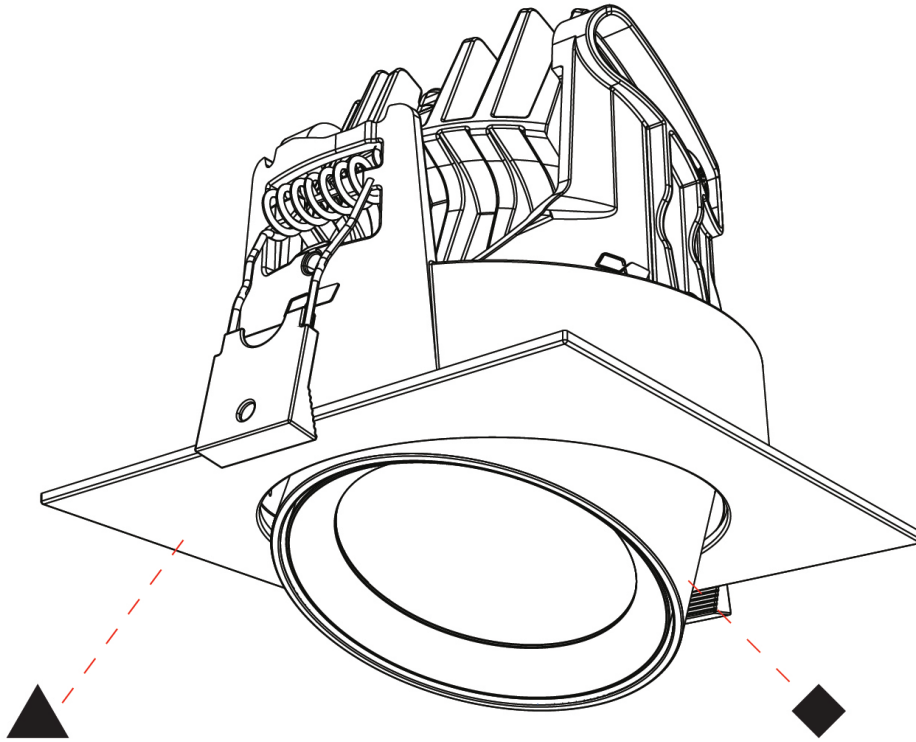

CENTRIQ SQUARE ADJUSTABLE RECESSED

A35984-

PROJECT

TYPE

SPECIFIER

QUANTITY

DATE

A